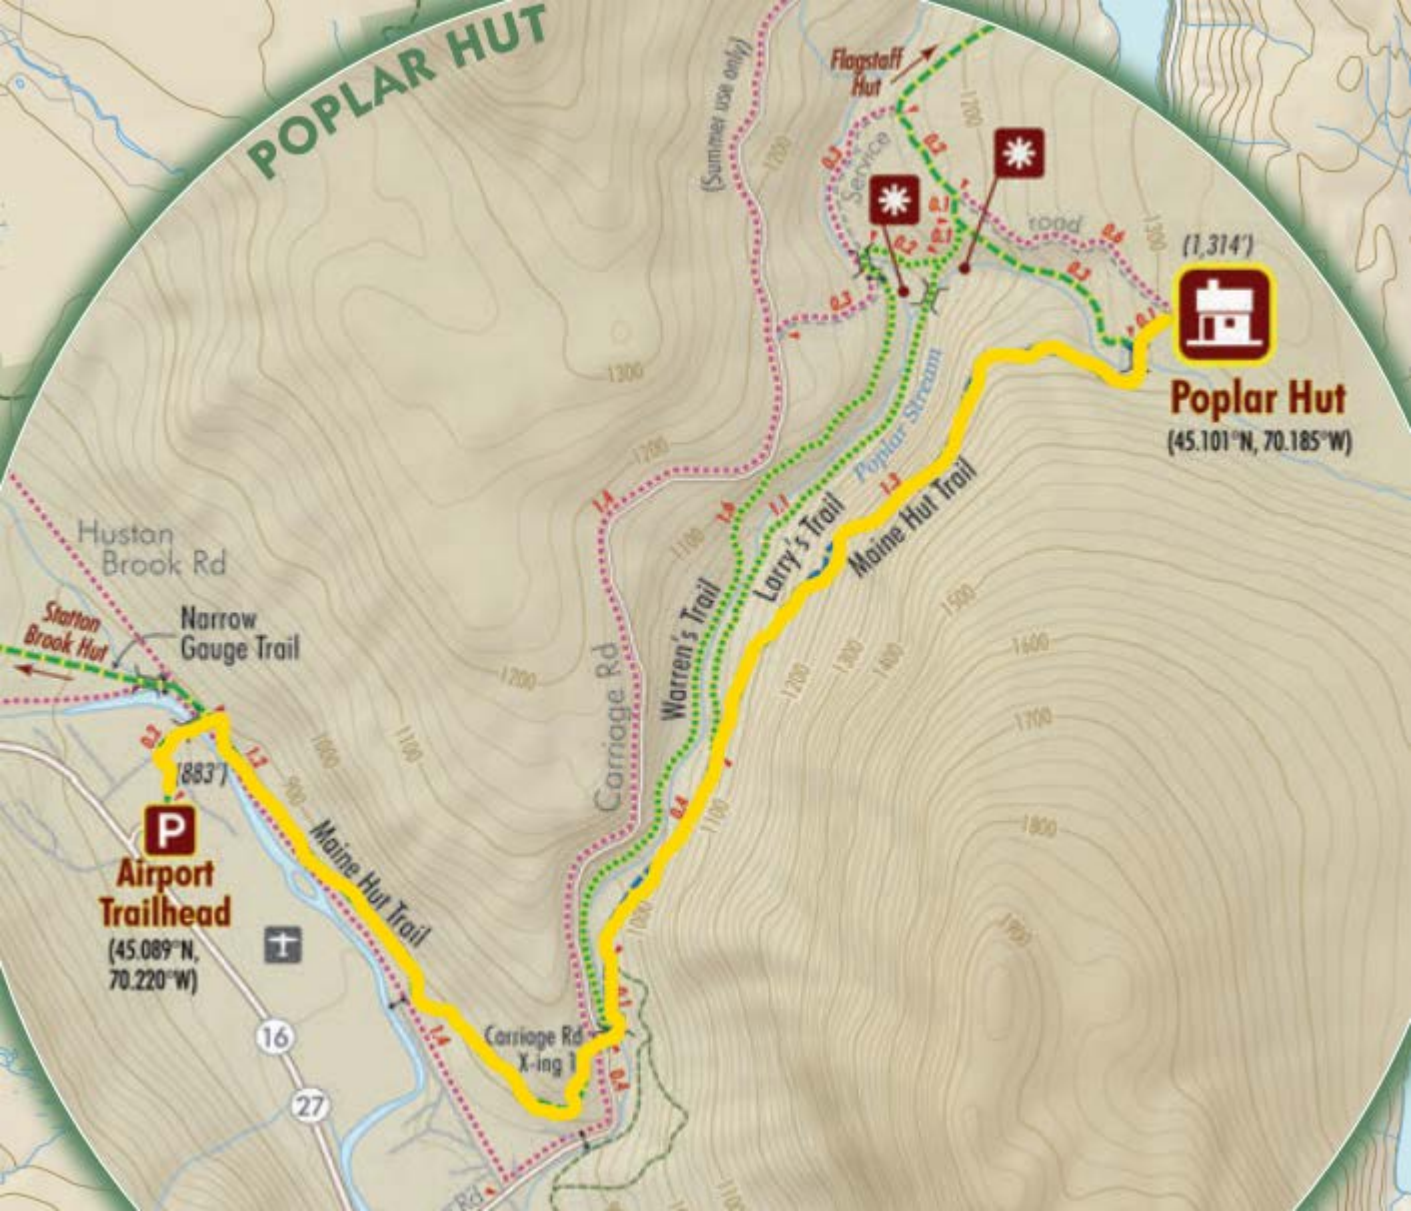

POPLAR HUT

(Summer use only)

Flagstaff Hut

Service

road

(1,314')

Poplar Hut
(45.101°N, 70.185°W)

Hustan Brook Rd

Narrow Gauge Trail

Station Brook Hut

Airport Trailhead
(45.089°N, 70.220°W)

16

27

Carriage Rd X-ing

Warren's Trail

Lorry's Trail

Maine Hut Trail

8837

Maine Hut Trail

Carriage Rd

Poplar Stream