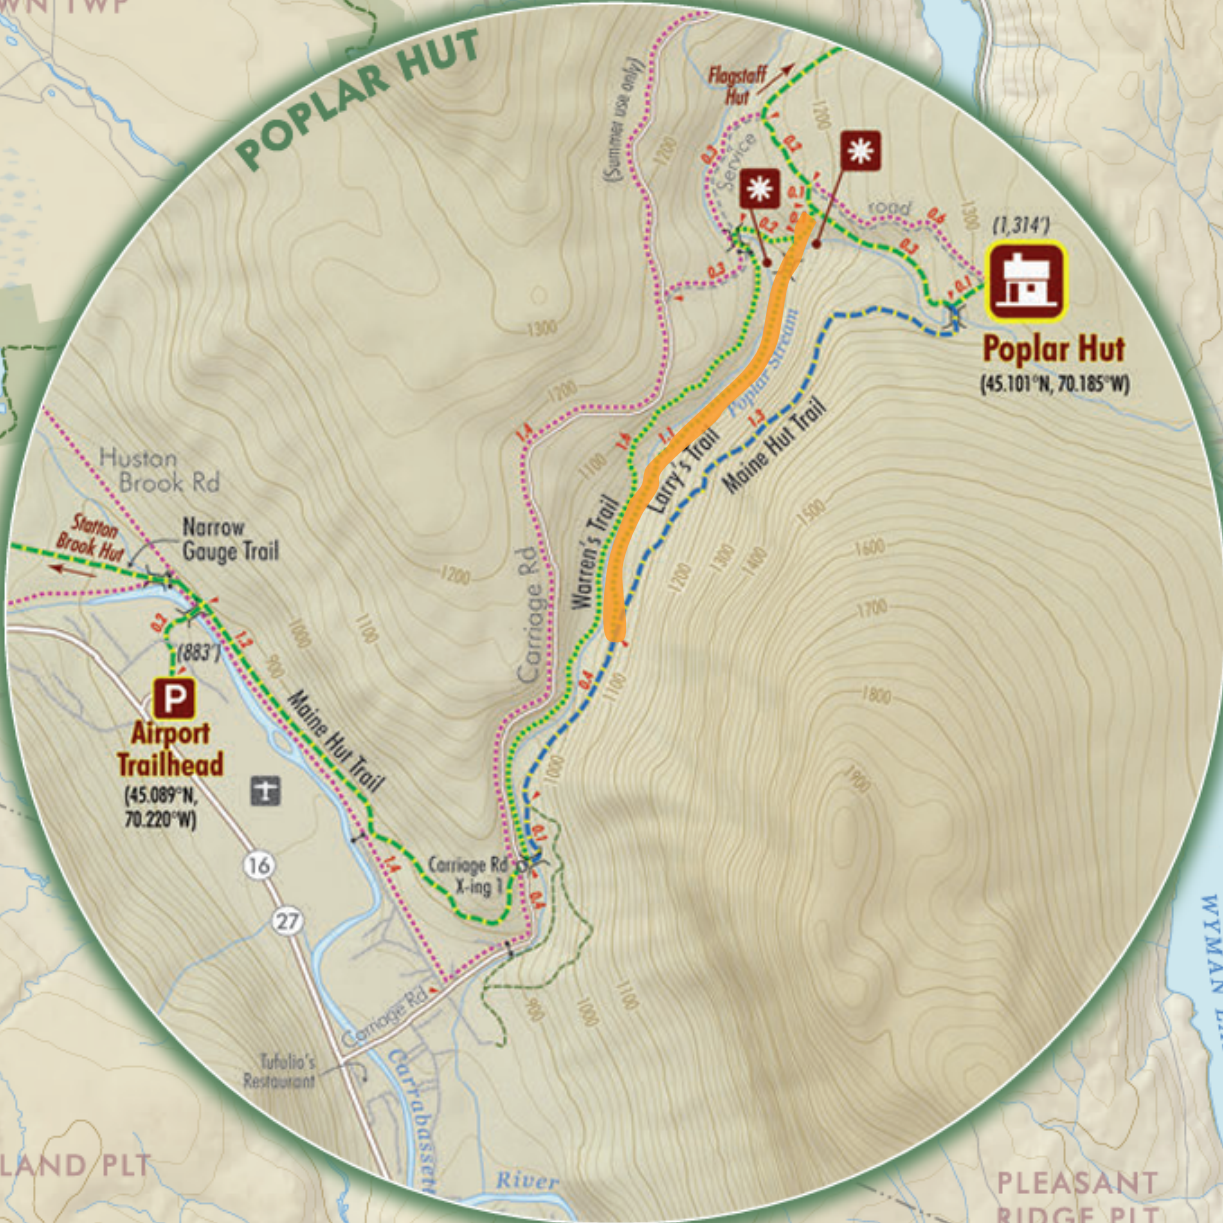

# POPLAR HUT

(13,314')

## Poplar Hut

(45.101°N, 70.185°W)

## Airport Trailhead

(45.089°N, 70.220°W)

16

27

WYMAN LAKE

PLEASANT RIDGE PLT