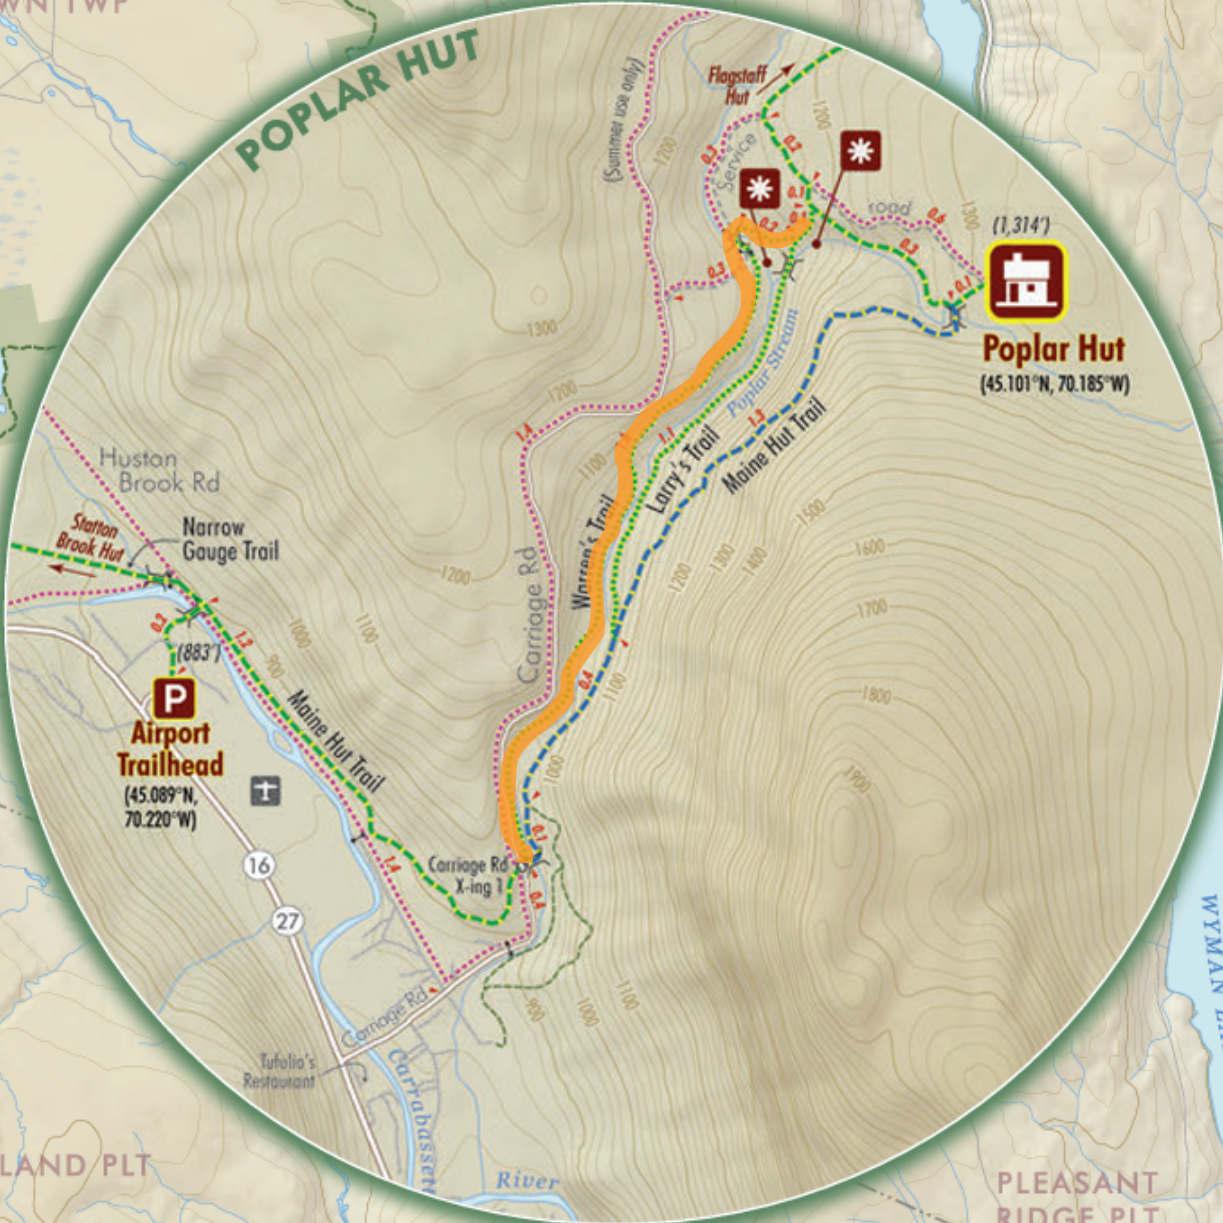

WN TWP

# POPLAR HUT

(13,314)

## Poplar Hut

(45.101°N, 70.185°W)

### Airport Trailhead

(45.089°N, 70.220°W)

16

27

HLAND PLT

PLEASANT RIDGE PLT

WYMAN LAKE