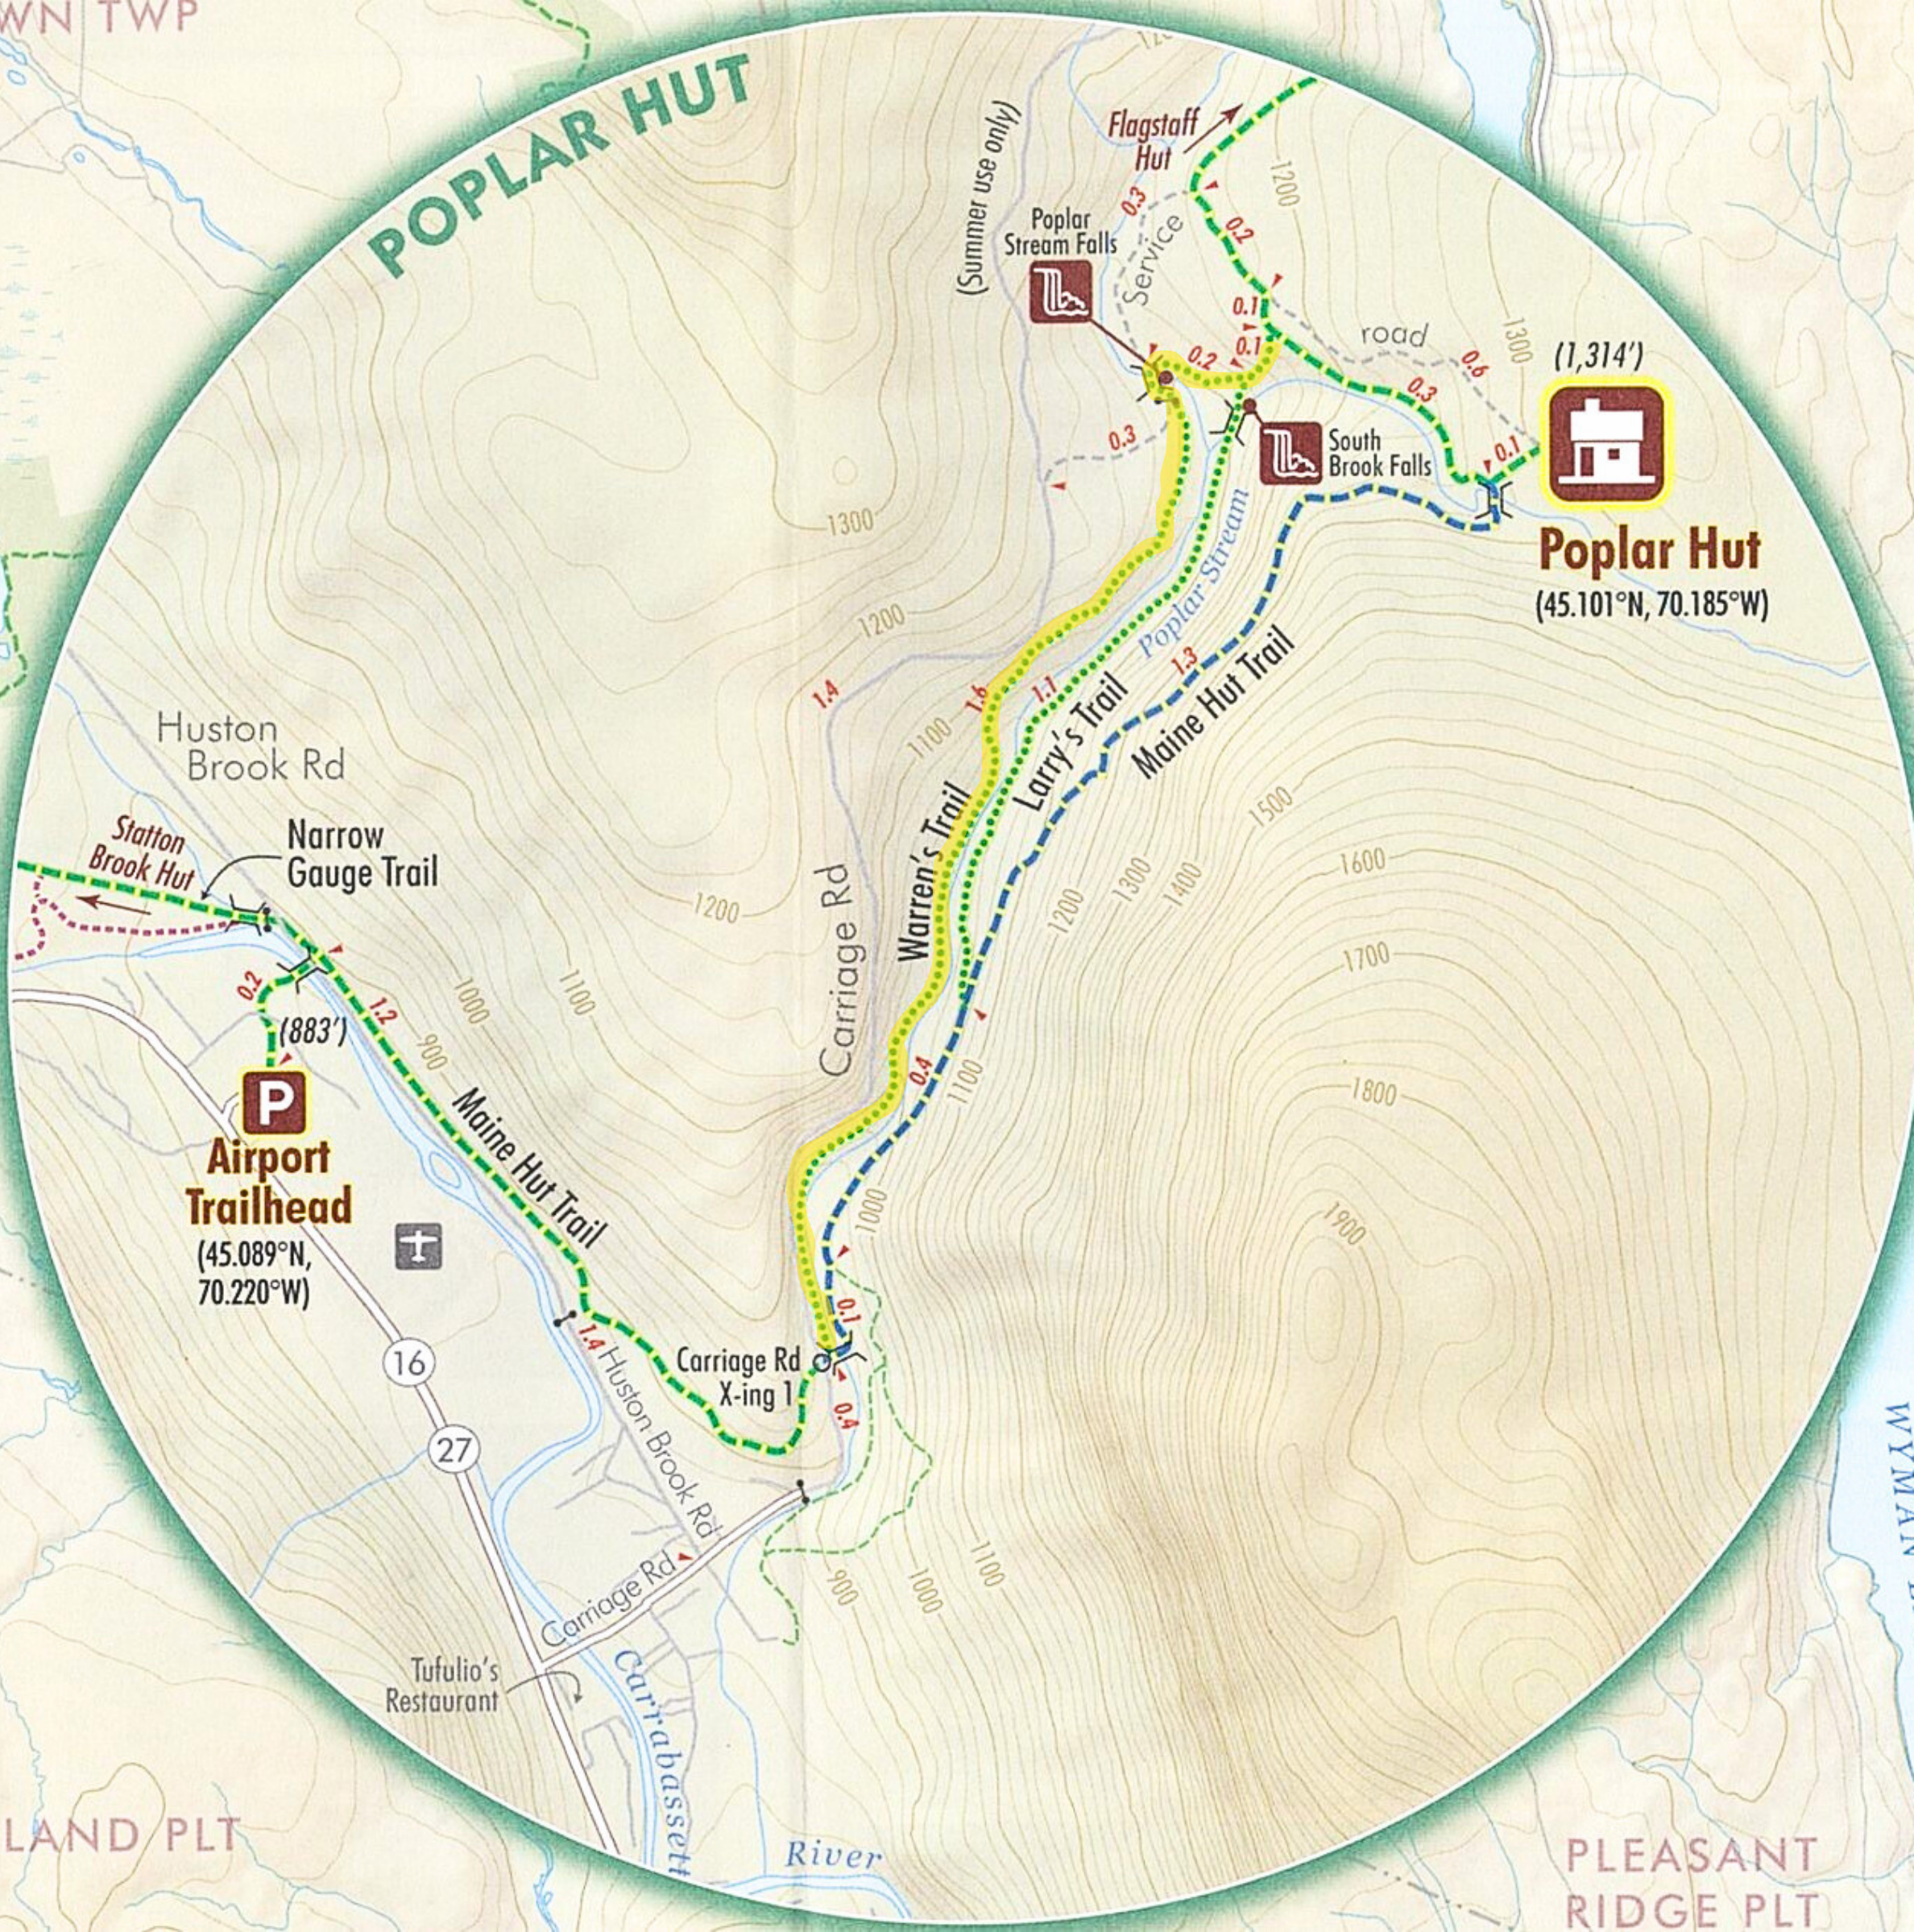

POPLAR HUT

(1,314')
Poplar Hut
(45.101°N, 70.185°W)

Huston Brook Rd
Statton Brook Hut
Narrow Gauge Trail

P
Airport Trailhead
(45.089°N, 70.220°W)

Carriage Rd X-ing 1

Tufolio's Restaurant

PLEASANT RIDGE PLT

LAND PLT

IN TWP

WYMAN