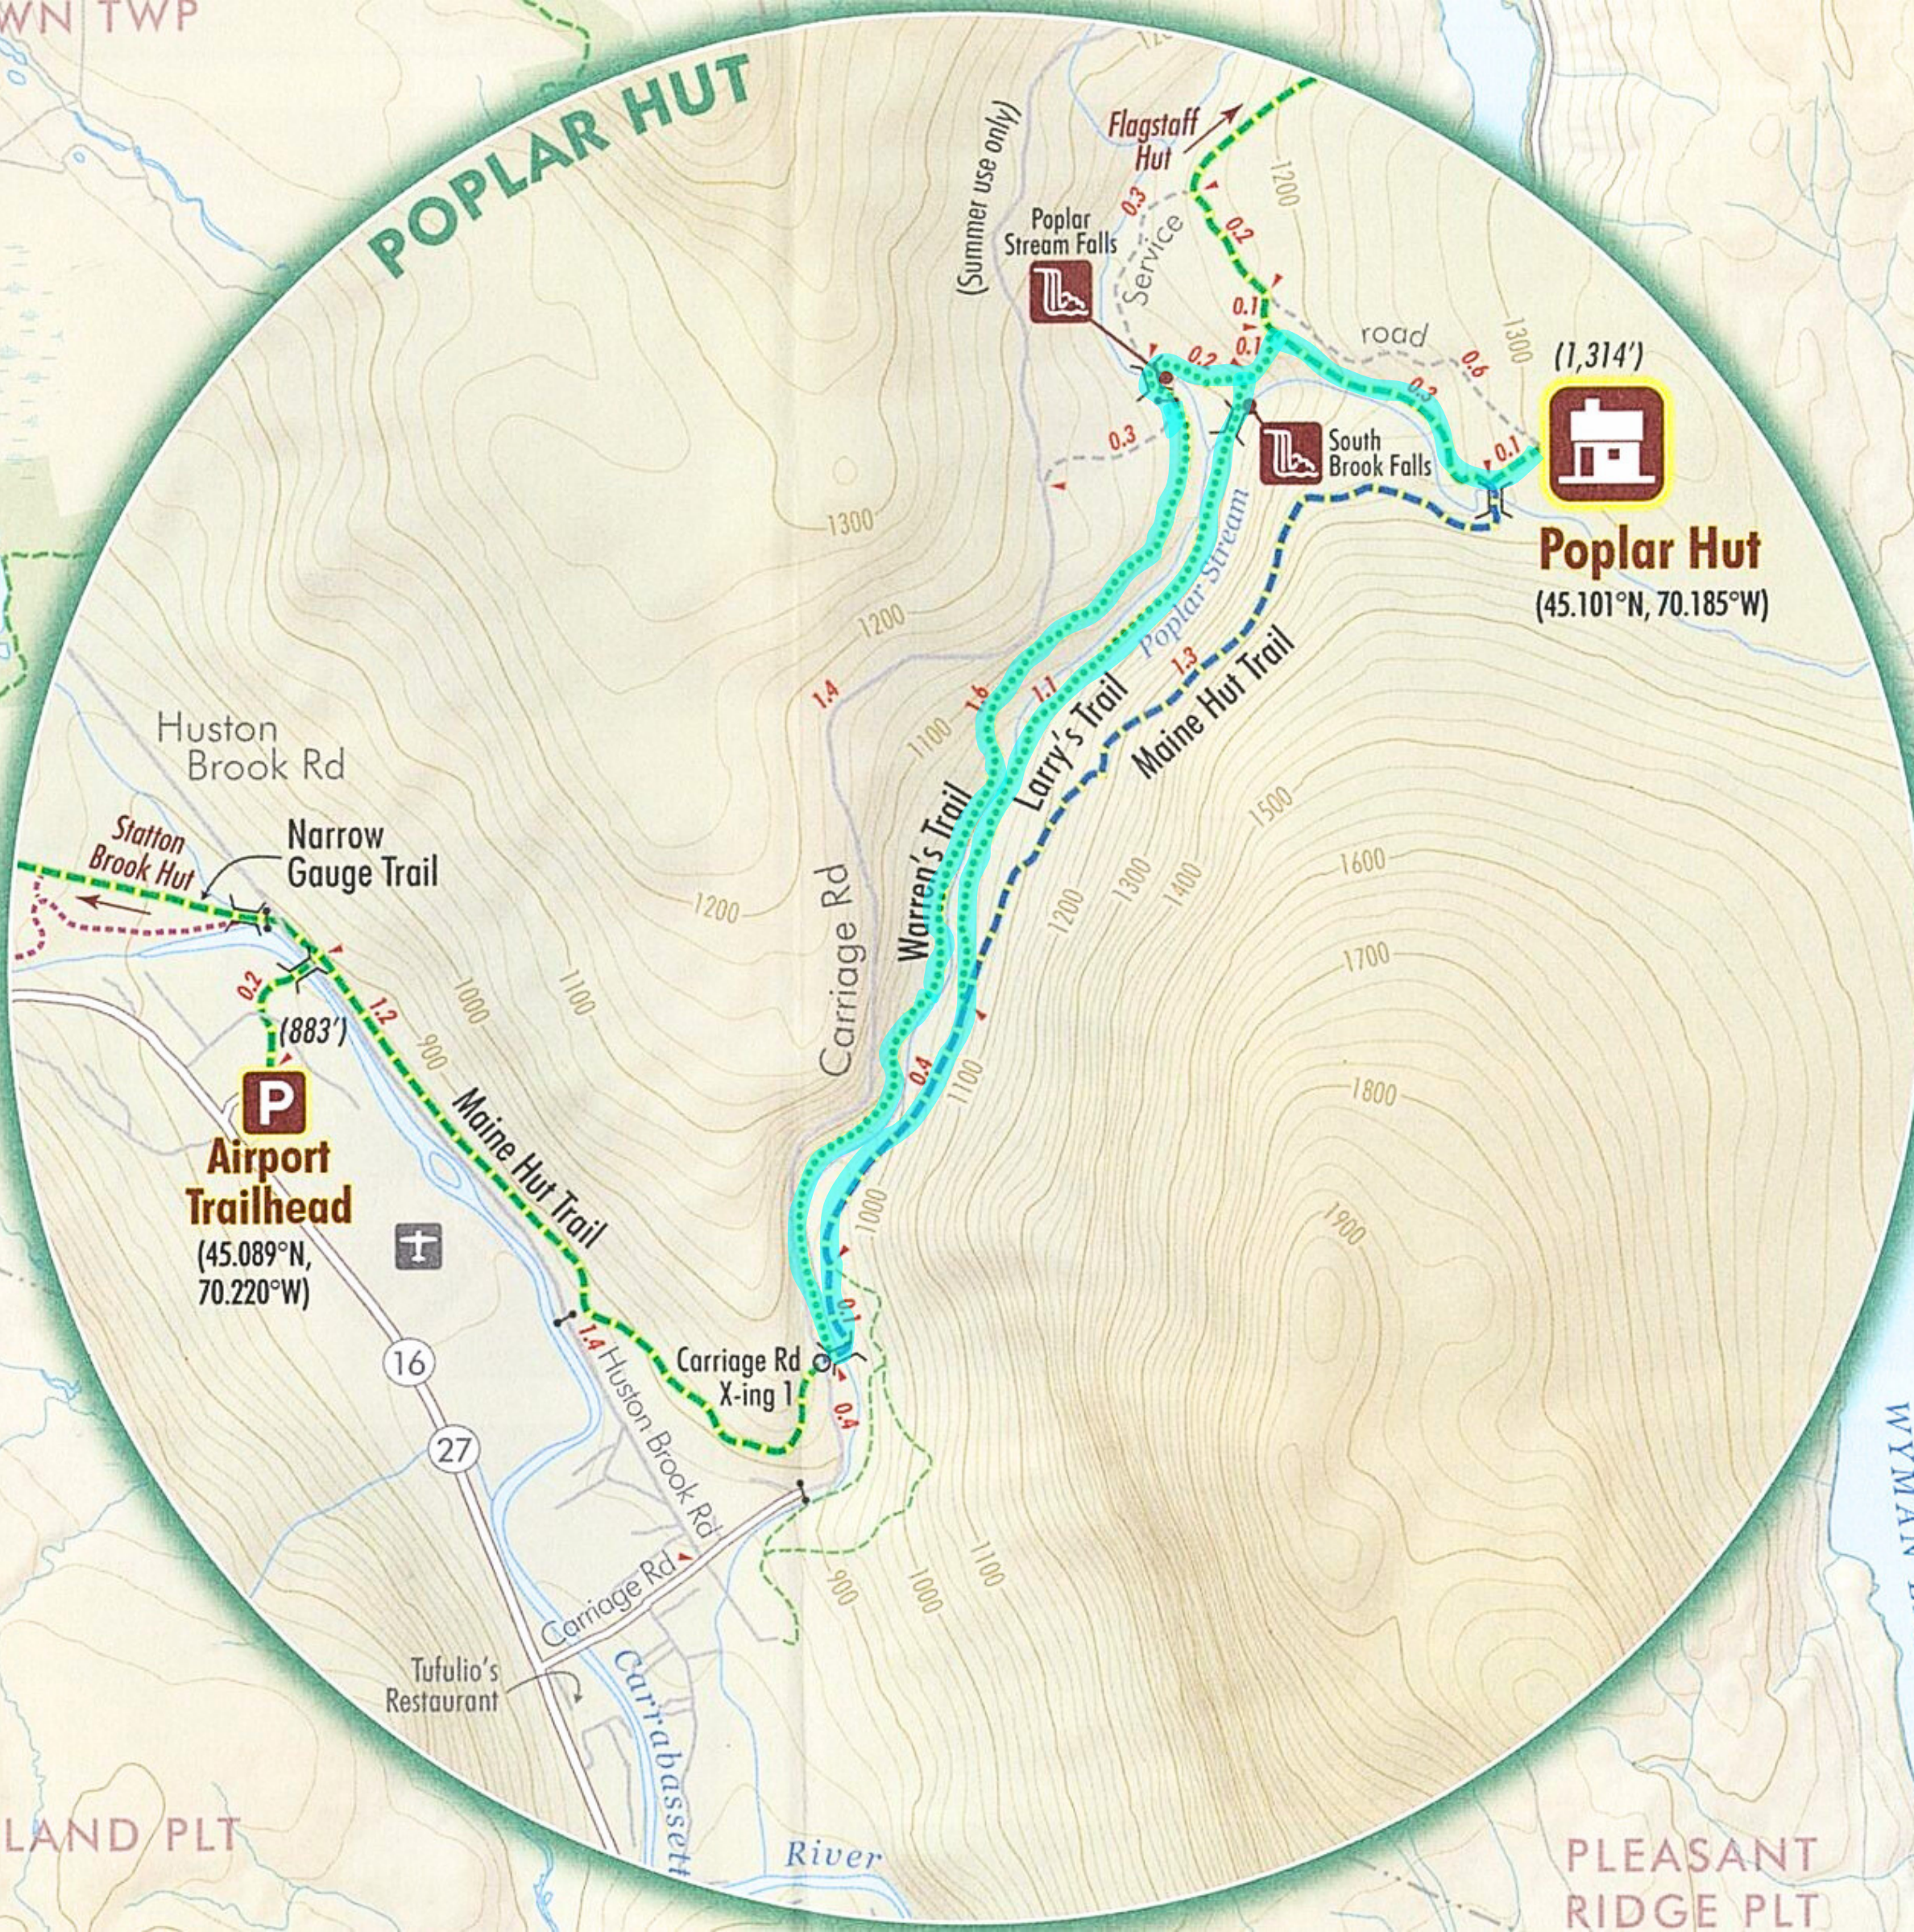

POPLAR HUT

(1,314')
Poplar Hut
(45.101°N, 70.185°W)

Huston Brook Rd
Statton Brook Hut
Narrow Gauge Trail

P
Airport Trailhead
(45.089°N, 70.220°W)

16
27

Tufolio's Restaurant

Carriage Rd X-ing 1

Carrabassett River