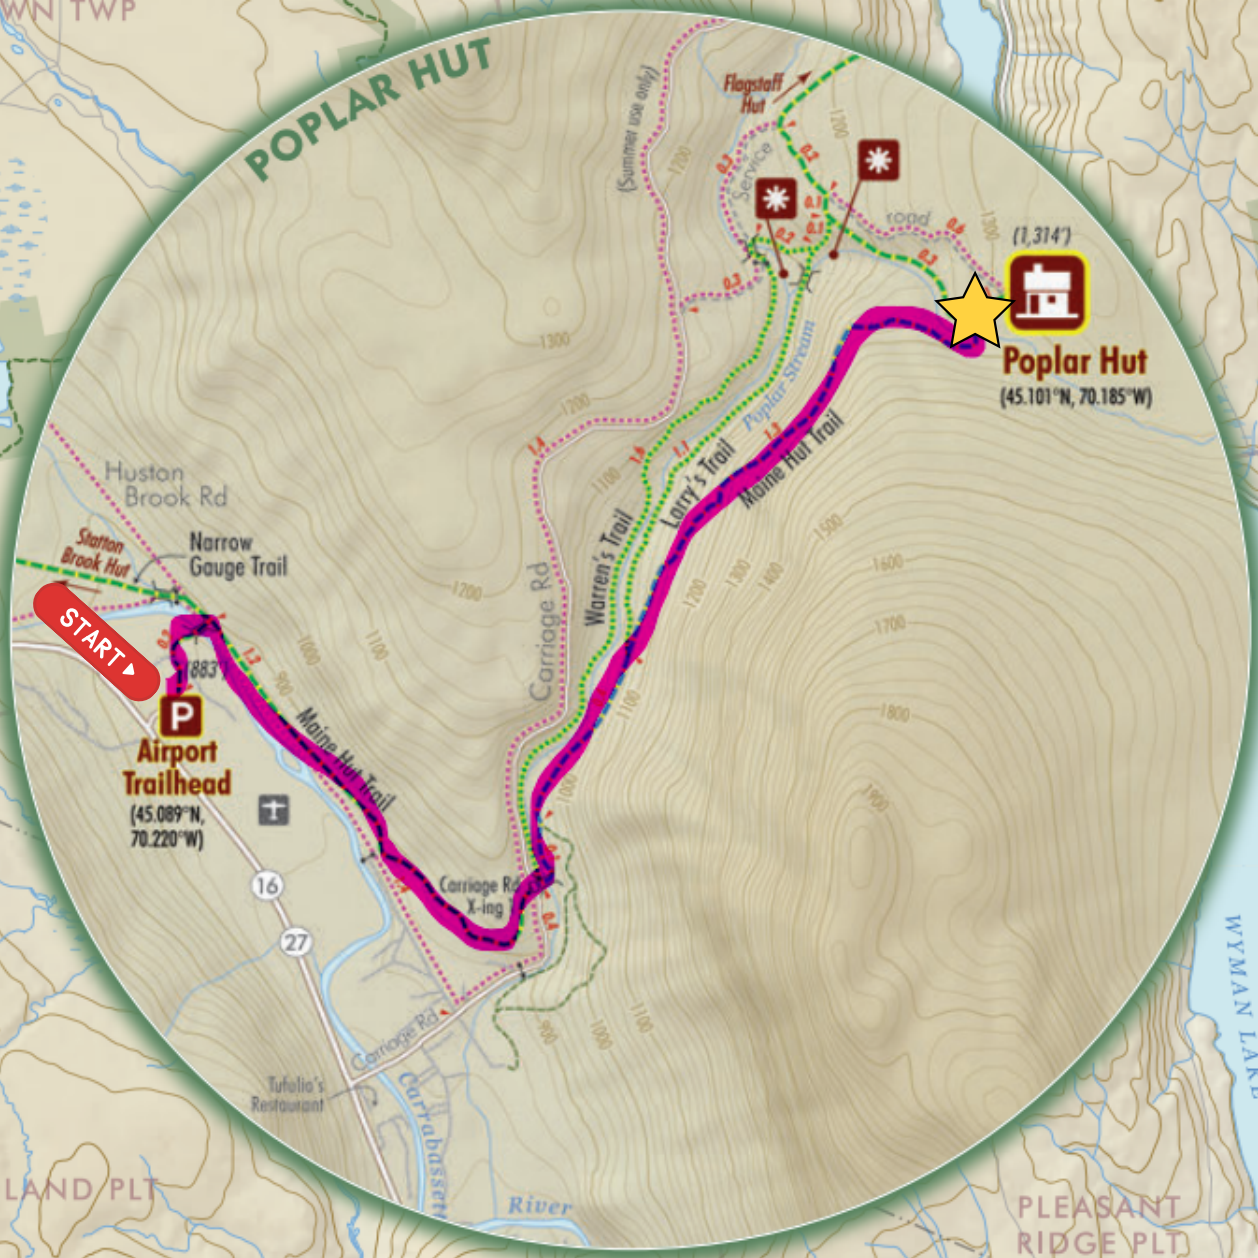

POPLAR HUT

START ▶

Airport Trailhead

(45.089°N, 70.220°W)

16

27

Tufello's Restaurant

Carriage Rd X-ing

River

Flagstaff Hut

Service

road

(7,314')

Poplar Hut

(45.101°N, 70.185°W)

WYMAN LAKE