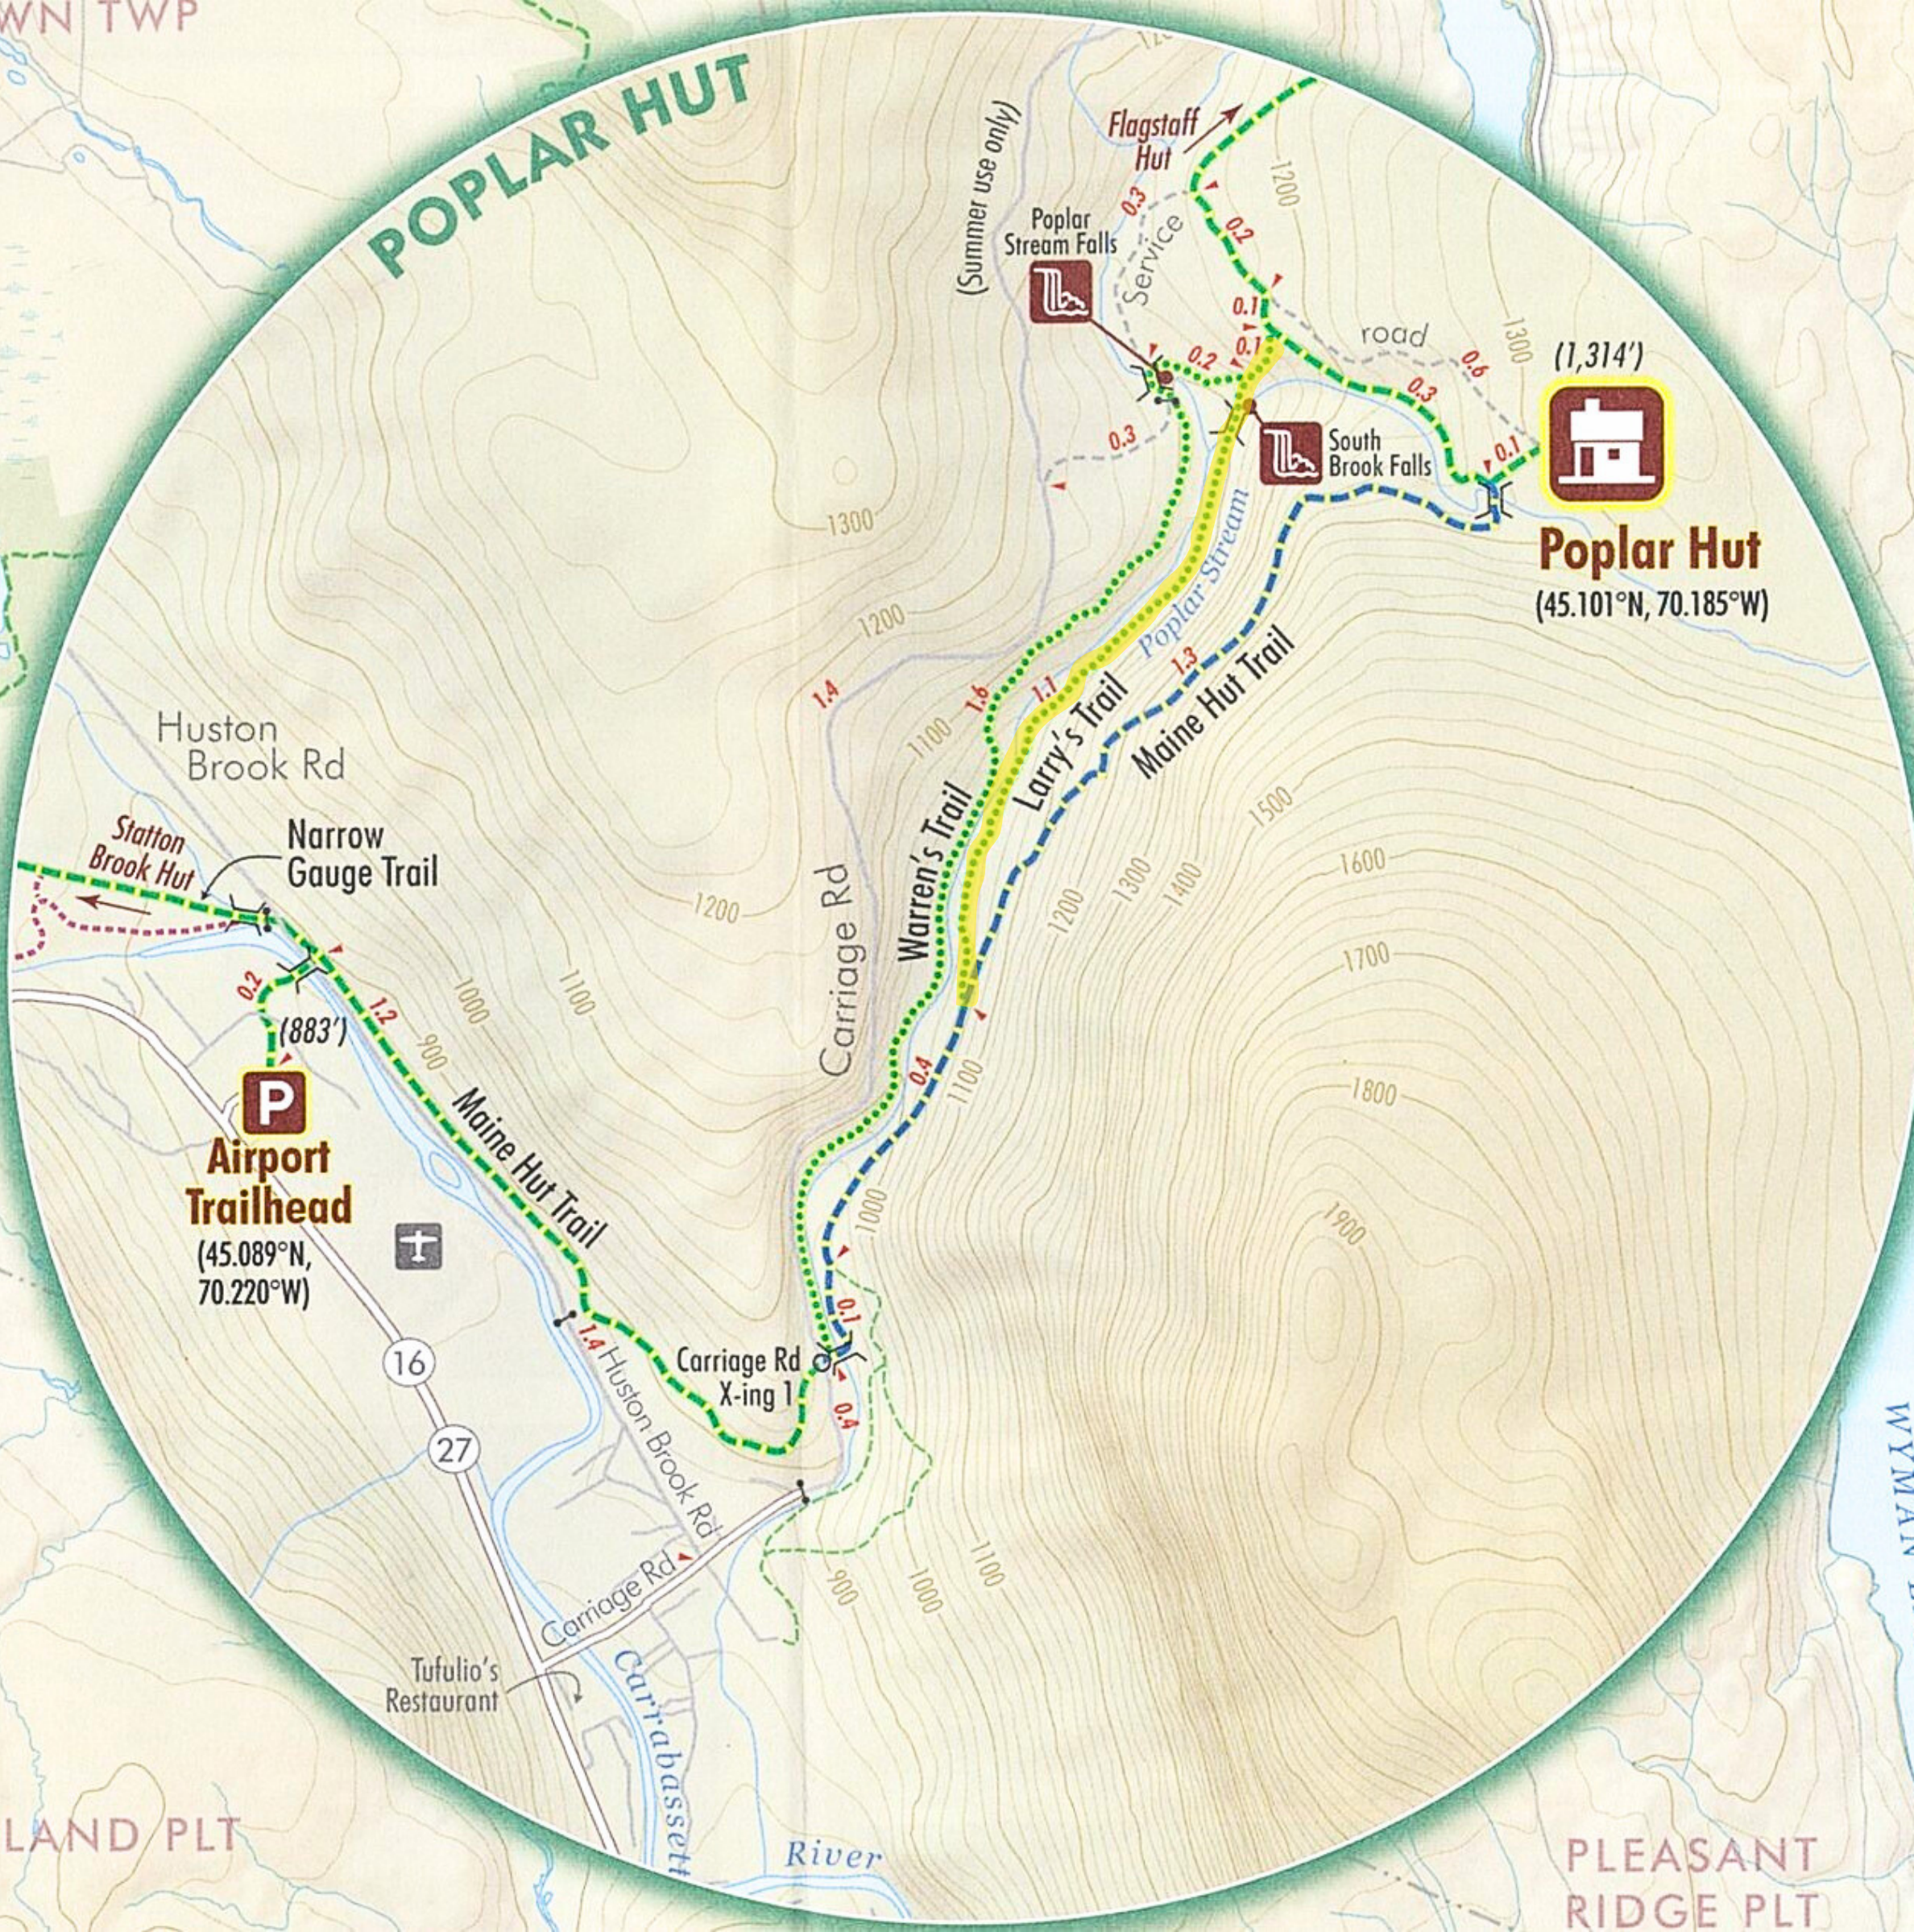

POPLAR HUT

(1,314')
Poplar Hut
(45.101°N, 70.185°W)

P
Airport Trailhead
(883')
(45.089°N, 70.220°W)

PLEASANT RIDGE PLT

LAND PLT

WYMAIN TWP

WYMAIN TWP