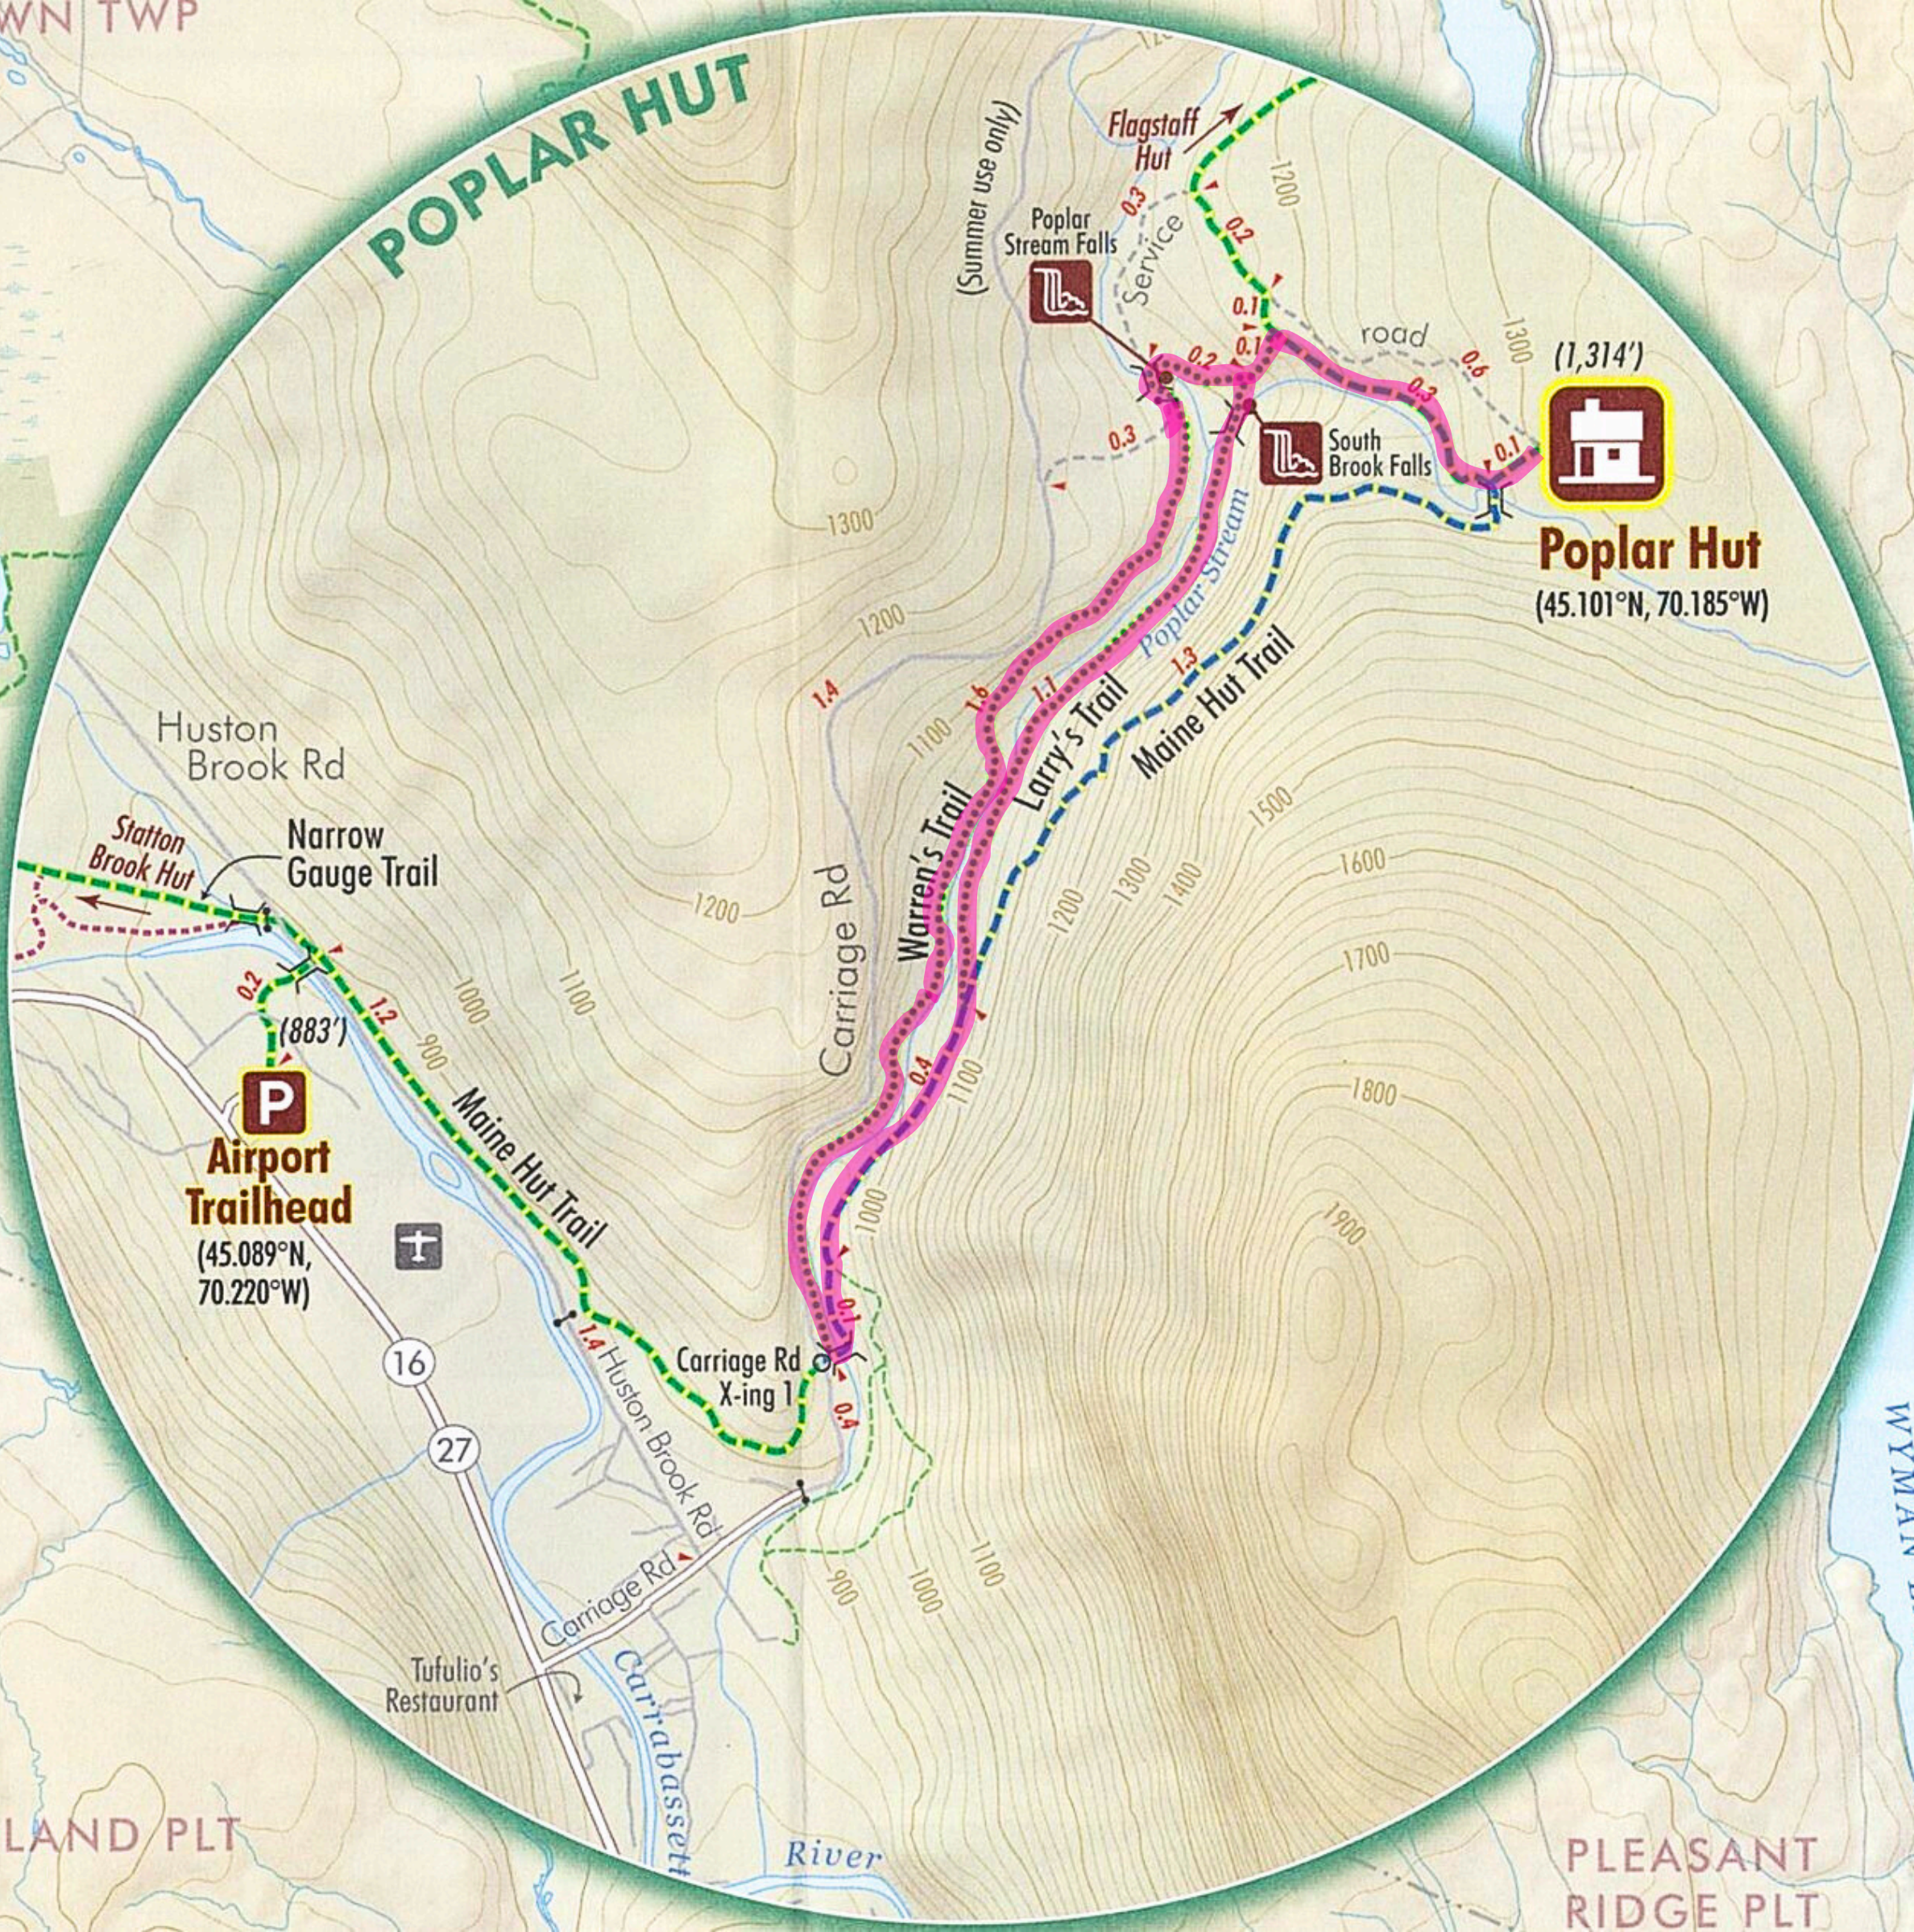

POPLAR HUT

(1,314')
Poplar Hut
(45.101°N, 70.185°W)

P
Airport Trailhead
(45.089°N, 70.220°W)

PLEASANT RIDGE PLT

LAND PLT

N TWP

WYMAN