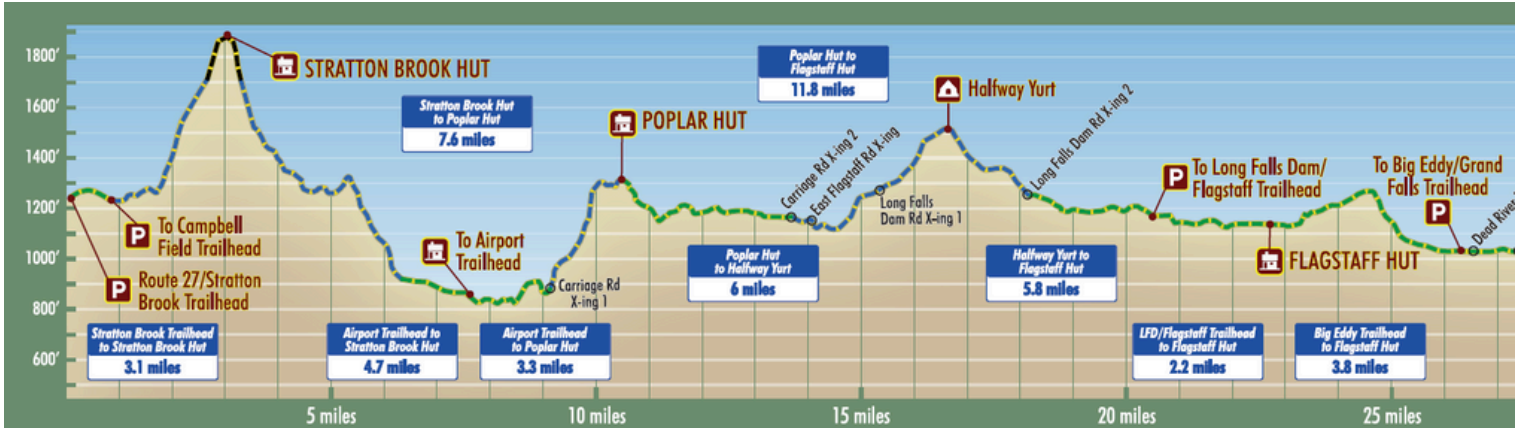

# TRAIL AND ELEVATION DETAIL

## STRATTON BROOK HUT

- Stratton Brook/Rte. 27 Trailhead to Stratton Hut:** 3.1 miles
- Airport Trailhead to Stratton Hut:** 4.7 miles
- Poplar Stream Hut to Stratton Hut via MHT Trail:** 7.6 miles

## POPLAR STREAM HUT

- Airport Trailhead to Poplar Stream Hut:** 3.3 miles
- Poplar Stream Hut to Halfway Yurt:** 6.0 miles
- Stratton Hut to Poplar Hut via MHT Trail:** 7.6 miles
- Flagstaff Hut to Poplar Hut via MHT Trail:** 11.8 miles

## FLAGSTAFF LAKE HUT

- Flagstaff Hut Trailhead to Flagstaff Lake Hut:** 2.2 miles
- Flagstaff Hut to Halfway Yurt:** 5.8 miles
- Poplar Hut to Flagstaff Lake Hut via MHT Trail:** 11.8 miles